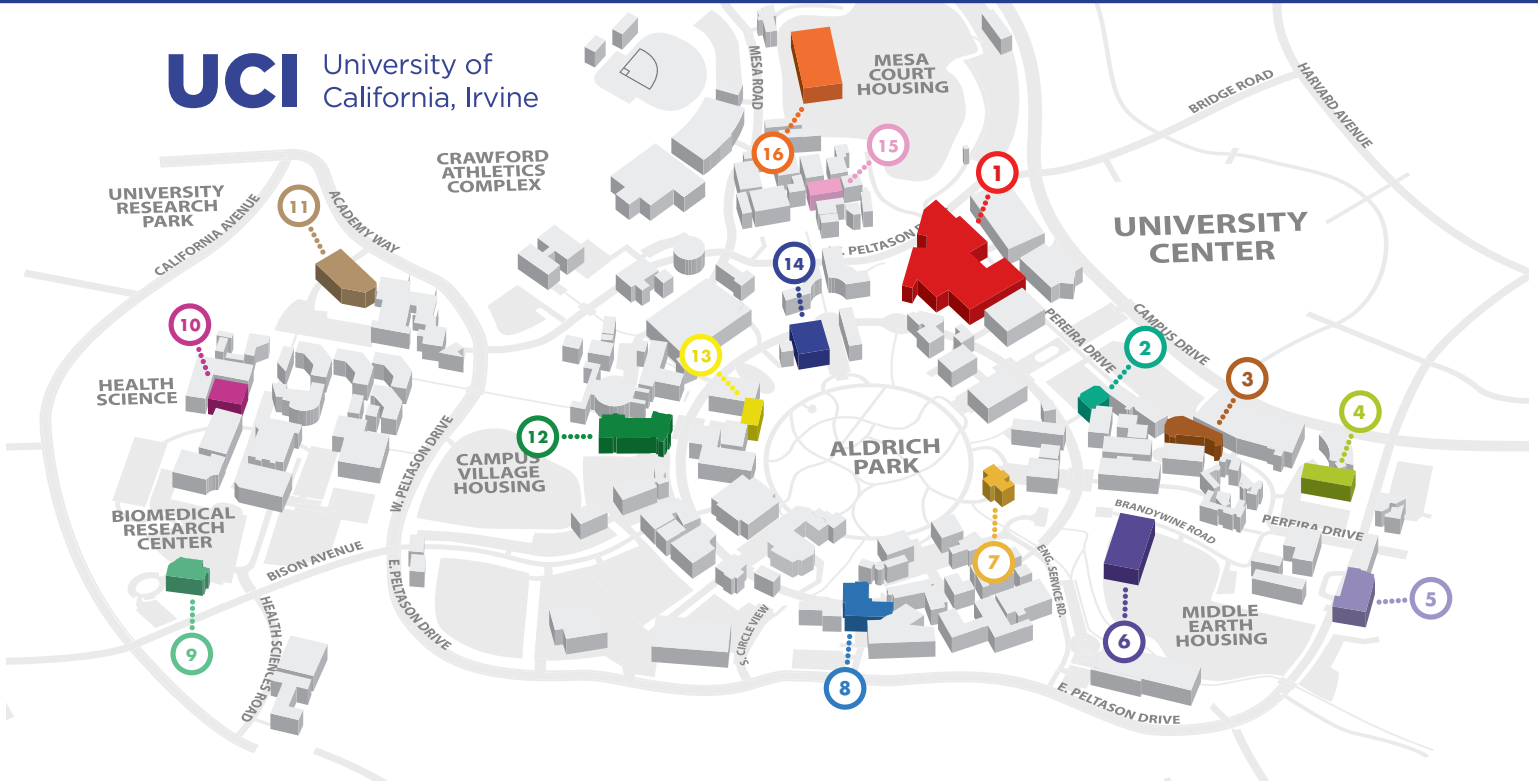

FALL 2021 HOURS OF OPERATION

UCI University of California, Irvine

- | | | | |
|---|--|---|---|
| <p>1 Anthill Pub & Grille
 Mon-Fri 11:00am - 2:00pm
 Sat-Sun CLOSED</p> <p>Bento Sushi
 Mon-Fri 10:00am - 4:00pm
 Sat-Sun CLOSED
 Mon-Fri (Starship/Grubhub)
 10:00am - 6:00pm
 Sat-Sun CLOSED</p> <p>Planteatory
 Re-opening Soon</p> <p>Jamba Juice
 CLOSED for Fall Quarter</p> <p>Panda Express
 Mon-Fri 10:30am - 3:00pm
 Sat-Sun CLOSED
 Mon-Fri (Starship/Grubhub)
 10:30am - 5:00pm
 Sat-Sun (Starship/Grubhub)
 CLOSED</p> <p>Starbucks @Student Center
 Re-opening Soon</p> <p>Subway @Student Center
 Re-opening Soon</p> <p>Zot N Go
 Mon-Fri 7:30am - 4:00pm
 Sat-Sun CLOSED</p> <p>Wendy's
 Mon-Fri 7:00am - 10:00pm
 Sat-Sun 10:00am - 8:00pm</p> | <p>2 P.O.D. Express @Social Sciences
 Re-opening Soon</p> <p>3 Starbucks @Paul Merage
 Re-opening Soon</p> <p>4 Espresso Yourself
 Re-opening Soon</p> <p>5 Bridge Café
 Re-opening Soon</p> <p>6 Brandywine
 Mon-Fri
 Breakfast: 7:15am - 11:00am
 Lunch: 11:00am - 4:30pm
 Dinner: 4:30pm - 8:00pm</p> <p>Sat-Sun
 Breakfast: 9:00am - 11:00am
 Brunch: 11:00am - 4:30pm
 Dinner: 4:30pm - 8:00pm</p> <p>Side Door
 Mon-Fri 7:15am - 8:00pm
 Sat-Sun 9:00am - 8:00pm</p> | <p>7 Phoenix Food Court
 Mon-Fri 8:00am - 3:00pm
 Sat-Sun CLOSED</p> <p>8 Java City Kiosk
 Re-opening Soon</p> <p>9 20/20 Café
 Closed for the 2021-2022 Academic Year</p> <p>10 Med Ed Café
 Mon-Fri 8:00am - 4:00pm
 Sat-Sun CLOSED</p> <p>11 P.O.D. Express @Gottschalks
 Closed for the 2021-2022 Academic Year</p> <p>12 Starbucks @Bio Sci
 Mon-Fri 7:30am - 4:00pm
 Sat-Sun CLOSED</p> | <p>13 BC's Cavern
 Closed for the 2021-2022 Academic Year</p> <p>Subway @ BC's Cavern
 Closed for the 2021-2022 Academic Year</p> <p>14 P.O.D. Express @Humanities
 Re-opening Soon</p> <p>15 The Green Room
 Re-opening Soon</p> <p>16 The Anteatery
 Mon-Fri
 Breakfast: 7:15am - 11:00am
 Lunch: 11:00am - 4:30pm
 Dinner: 4:30pm - 8:00pm</p> <p>Sat-Sun
 Breakfast: 9:00am - 11:00am
 Brunch: 11:00am - 4:30pm
 Dinner: 4:30pm - 8:00pm</p> <p>Taza
 Re-opening Soon</p> |
|---|--|---|---|