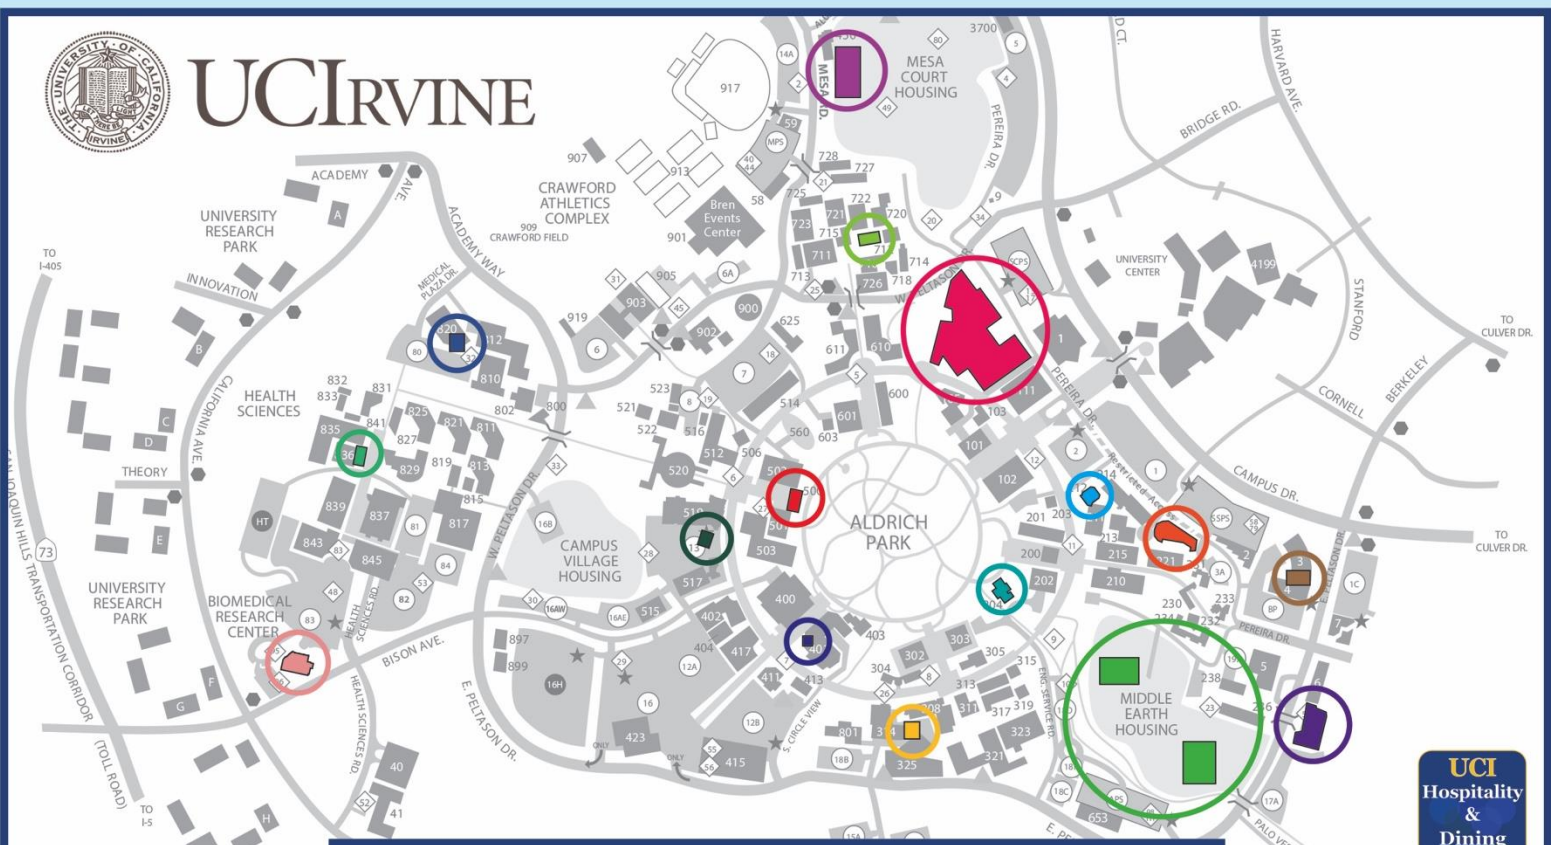

UCI IRVINE

• HOURS & LOCATIONS •

ANTHILL PUB & GRILLE

Mon 11:00am-11:00pm
Tues-Wed 11:00am-12:00pm
Thurs-Fri 11:00am-1:00am
Sat 7:00pm-1:00am Sun Closed

AU BON PAIN

Mon-Thurs 7:30am-9:00pm
Fri 7:30am-5:00pm
Sat-Sun Closed

BC'S CAVERN & SUBWAY

Mon-Thurs 7:30am-8:00pm
Fri 7:30am-5:00pm
Sat-Sun Closed

BENE'S PASTA, ORGANIC GREENS TO GO & TOPIO'S

Mon-Thurs 10:30am-8:00pm
Fri 10:30am-5:00pm
Sat-Sun Closed

BRIDGE CAFÉ

Mon-Thurs 7:30am-6:30pm
Fri 7:30am-4:00pm
Sat-Sun Closed

CAFÉ ESPRESSO

Mon-Fri 8:00am-5:00pm
Sat-Sun Closed

CYBER A CAFÉ

Mon-Thurs 7:30am-7:00pm
Fri 7:30am-4:00pm
Sat-Sun Closed

C3 EXPRESS

Mon-Thurs 7:30am-9:00pm
Fri 7:30am-5:00pm
Sat-Sun Closed

ESPRESS YOURSELF

Mon-Thurs 7:30am-5:00pm
Fri 7:30am-4:00pm
Sat-Sun Closed

JAMBA JUICE

Mon-Thurs 7:30am-8:00pm
Fri 7:30am-5:00pm
Sat-Sun Closed

JAVA CITY KIOSK

Mon-Thurs 7:30am-9:00pm
Fri 7:30am-5:00pm
Sat-Sun Closed

MED ED CAFÉ

Mon-Fri 7:30am-5:00pm
Sat-Sun Closed

PANDA EXPRESS

Mon-Thurs 10:30am-8:00pm
Fri 10:30am-6:00pm
Sat-Sun Closed

PHOENIX FOOD COURT & EINSTEIN'S BROS. BAGELS

Mon-Thurs 7:30am-8:00pm
Fri 7:30am-5:00pm
Sat-Sun Closed

P.O.D. EXPRESS @GOTTSCHALKS

Mon-Fri 8:00am-4:00pm
Sat-Sun Closed

STARBUCKS @BIO SCIENCE

Mon-Thurs 7:00am-11:00pm
Fri 7:00am-7:00pm
Sat-Sun Closed

STARBUCKS @STUDENT CENTER

Mon-Thurs 7:00am-1:00am
Fri 7:00am-9:00pm
Sat-Sun 8:00am-7:00pm

STARBUCKS @PAUL MERAGE

Mon-Thurs 7:00am-10:00pm
Fri 7:00am-7:00pm
Sat 7:00am-3:00pm
Sun Closed

SUBWAY @STUDENT CENTER

Mon-Thurs 7:30am-10:00pm
Fri 7:30am-8:00pm
Sat-Sun 11:00am-7:00pm

TAZA

Mon-Thurs 7:00am-12:00am
Fri 7:00am-8:00pm
Sat-Sun 9:30am-8:00pm

WAHOO'S FISH TACOS

Mon-Thurs 8:00am-7:00pm
Fri 8:00am-5:00pm
Sat-Sun Closed

WENDY'S

Mon-Thurs 7:00am-10:00pm
Fri 7:00am-7:00pm
Sat 11:00am-8:00pm
Sun 12:00pm-10:00pm

ZOT N GO

Mon-Thurs 7:30am-9:00pm
Fri 7:30am-5:00pm
Sat-Sun Closed

20/20 CAFÉ

Mon-Fri 7:30am-4:00pm
Sat-Sun Closed

BRANDYWINE COMMONS

Mon-Thurs 10:30am-12:00am
Fri 10:30am-9:00pm
Sat-Sun Closed

PIPPIN COMMONS

Mon-Fri
Breakfast 7:15am-10:00am
Continental 10:00am-11:00am
Lunch 11:00am-2:00pm
Light Lunch 2:00pm-4:30pm
Dinner 4:30pm-8:00pm

THE ANTEATERY

Mon-Fri
Breakfast 7:15am-10:00am
Continental 10:00am-11:00am
Lunch 11:00am-2:00pm
Light Lunch 2:00pm-4:30pm
Dinner 4:30pm-8:00pm

Mon-Thurs
Late Night 8:00pm-12:00am
Sat-Sun
Continental 9:30am-11:00am
Brunch 11:00am-3:00pm
Dinner 5:00pm-8:00pm

Please note: hours of operation are subject to change for observed holidays and breaks. Please visit www.ucidining.com for more information. Revised 5/2/17.