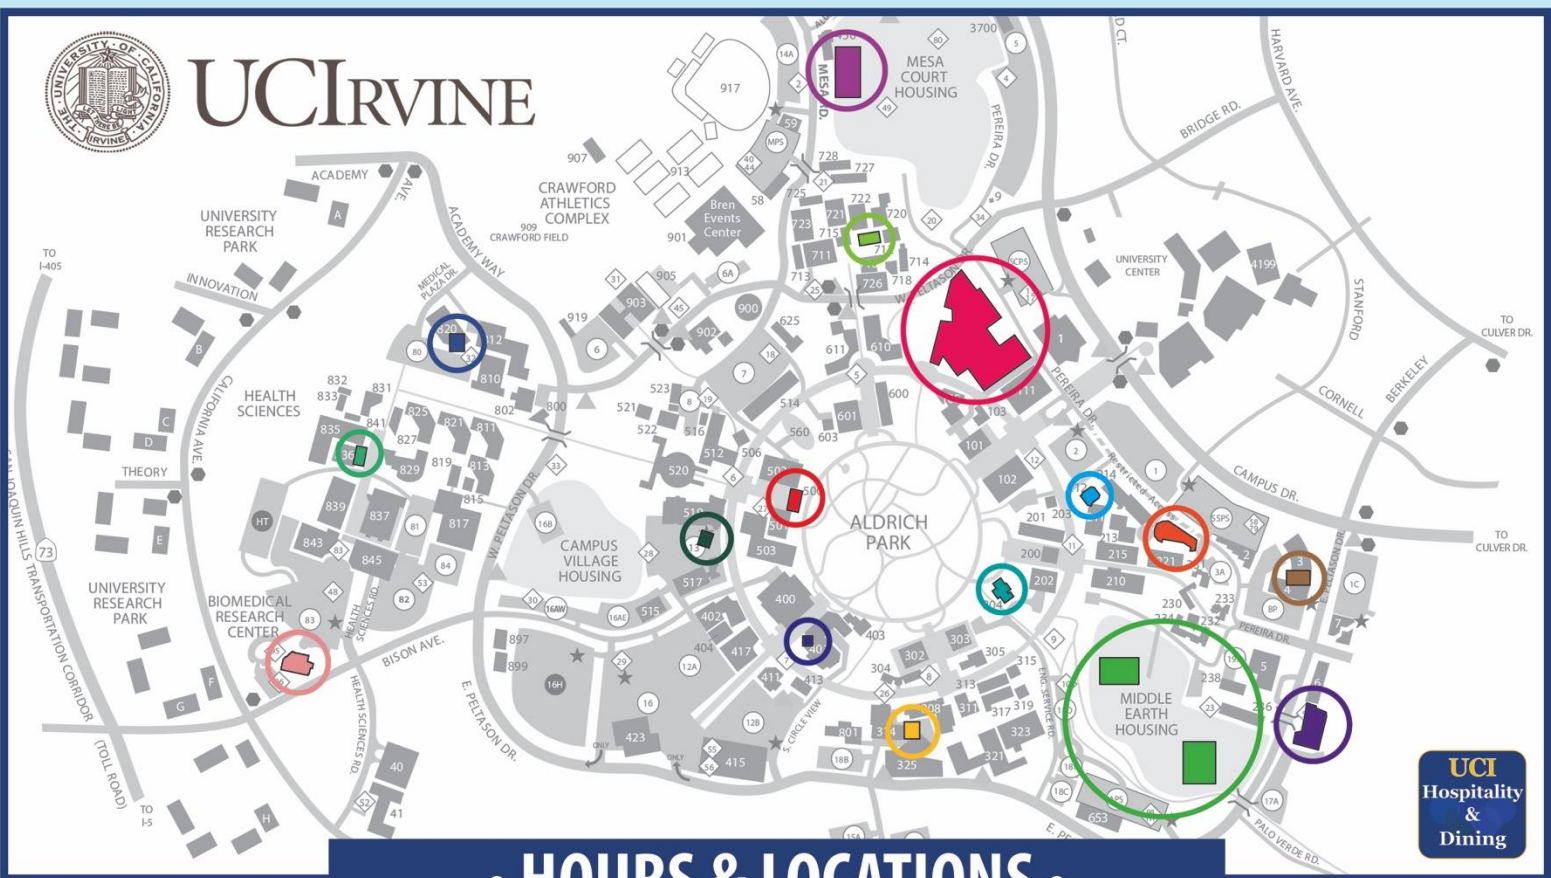

UCIRVINE

• HOURS & LOCATIONS •

ANTHILL PUB & GRILLE

Mon 11:00am-11:00pm
Tues-Wed 11:00am-12:00pm
Thurs-Fri 11:00am-1:00am
Sat 7:00pm-1:00am Sun Closed

AU BON PAIN

Mon-Thurs 7:30am-9:00pm
Fri 7:30am-5:00pm
Sat 7:30am-3:00pm Sun Closed

BC'S CAVERN & SUBWAY

Mon-Thurs 7:30am-8:00pm
Fri 7:30am-5:00pm
Sat-Sun Closed

BENE'S PASTA, ORGANIC GREENS TO GO & TOPIO'S

Mon-Thurs 10:30am-8:00pm
Fri 10:30am-5:00pm
Sat-Sun Closed

BRIDGE CAFÉ

Mon-Thurs 7:30am-6:30pm
Fri 7:30am-4:00pm
Sat-Sun Closed

CAFÉ ESPRESSO

Mon-Fri 8:00am-5:00pm
Sat-Sun Closed

CYBER A CAFÉ

Mon-Thurs 7:30am-7:00pm
Fri 7:30am-4:00pm
Sat-Sun Closed

C3 EXPRESS

Mon-Thurs 7:30am-9:00pm
Fri 7:30am-5:00pm
Sat-Sun Closed

ESPRESS YOURSELF

Mon-Thurs 7:30am-5:00pm
Fri 7:30am-4:00pm
Sat-Sun Closed

JAMBA JUICE

Mon-Thurs 7:30am-8:00pm
Fri 7:30am-5:00pm
Sat-Sun Closed

JAVA CITY KIOSK

Mon-Thurs 7:30am-9:00pm
Fri 7:30am-5:00pm
Sat-Sun Closed

MED ED CAFÉ

Mon-Fri 7:30am-5:00pm
Sat-Sun Closed

PANDA EXPRESS

Mon-Thurs 10:30am-8:00pm
Fri 10:30am-6:00pm
Sat-Sun Closed

PHOENIX FOOD COURT & EINSTEIN'S BROS. BAGELS

Mon-Thurs 7:30am-8:00pm
Fri 7:30am-5:00pm
Sat-Sun Closed

P.O.D. EXPRESS @GOTTSCALKS

Mon-Fri 8:00am-4:00pm
Sat-Sun Closed

STARBUCKS @BIO SCIENCE

COMING SOON!

STARBUCKS @STUDENT CENTER

Mon-Thurs 7:00am-1:00am
Fri 7:00am-9:00pm
Sat-Sun 8:00am-7:00pm

STARBUCKS @PAUL MERAGE

Mon-Thurs 7:00am-10:00pm
Fri 7:00am-7:00pm
Sat 7:00am-3:00pm
Sun Closed

SUBWAY @STUDENT CENTER

Mon-Thurs 7:30am-10:00pm
Fri 7:30am-8:00pm
Sat-Sun 11:00am-7:00pm

TAZA

Mon-Thurs 7:00am-12:00am
Fri 7:00am-8:00pm
Sat-Sun 9:30am-8:00pm

WAHOO'S FISH TACOS

Mon-Thurs 8:00am-7:00pm
Fri 8:00am-5:00pm
Sat-Sun Closed

WENDY'S

Mon-Thurs 7:00am-10:00pm
Fri 7:00am-7:00pm
Sat 11:00am-8:00pm
Sun 12:00pm-10:00pm

ZOT N GO

Mon-Thurs 7:30am-9:00pm
Fri 7:30am-5:00pm
Sat-Sun Closed

20/20 CAFÉ

Mon-Fri 7:30am-4:00pm
Sat-Sun Closed

BRANDYWINE COMMONS

Mon-Thurs 10:30am-12:00am
Fri 10:30am-9:00pm
Sat-Sun Closed

PIPPIN COMMONS

Mon-Fri
Breakfast 7:15am-10:00am
Continental 10:00am-11:00am
Lunch 11:00am-2:00pm
Light Lunch 2:00pm-4:30pm
Dinner 4:30pm-8:00pm

THE ANTEATERY

Mon-Fri
Breakfast 7:15am-10:00am
Continental 10:00am-11:00am
Lunch 11:00am-2:00pm
Light Lunch 2:00pm-4:30pm
Dinner 4:30pm-8:00pm

Mon-Thurs
Late Night 8:00pm-12:00am
Sat-Sun
Continental 9:30am-11:00am
Brunch 11:00am-3:00pm
Dinner 5:00pm-8:00pm

Please note: hours of operation are subject to change for observed holidays and breaks. Please visit www.ucidining.com for more information. Revised 9/26/16.